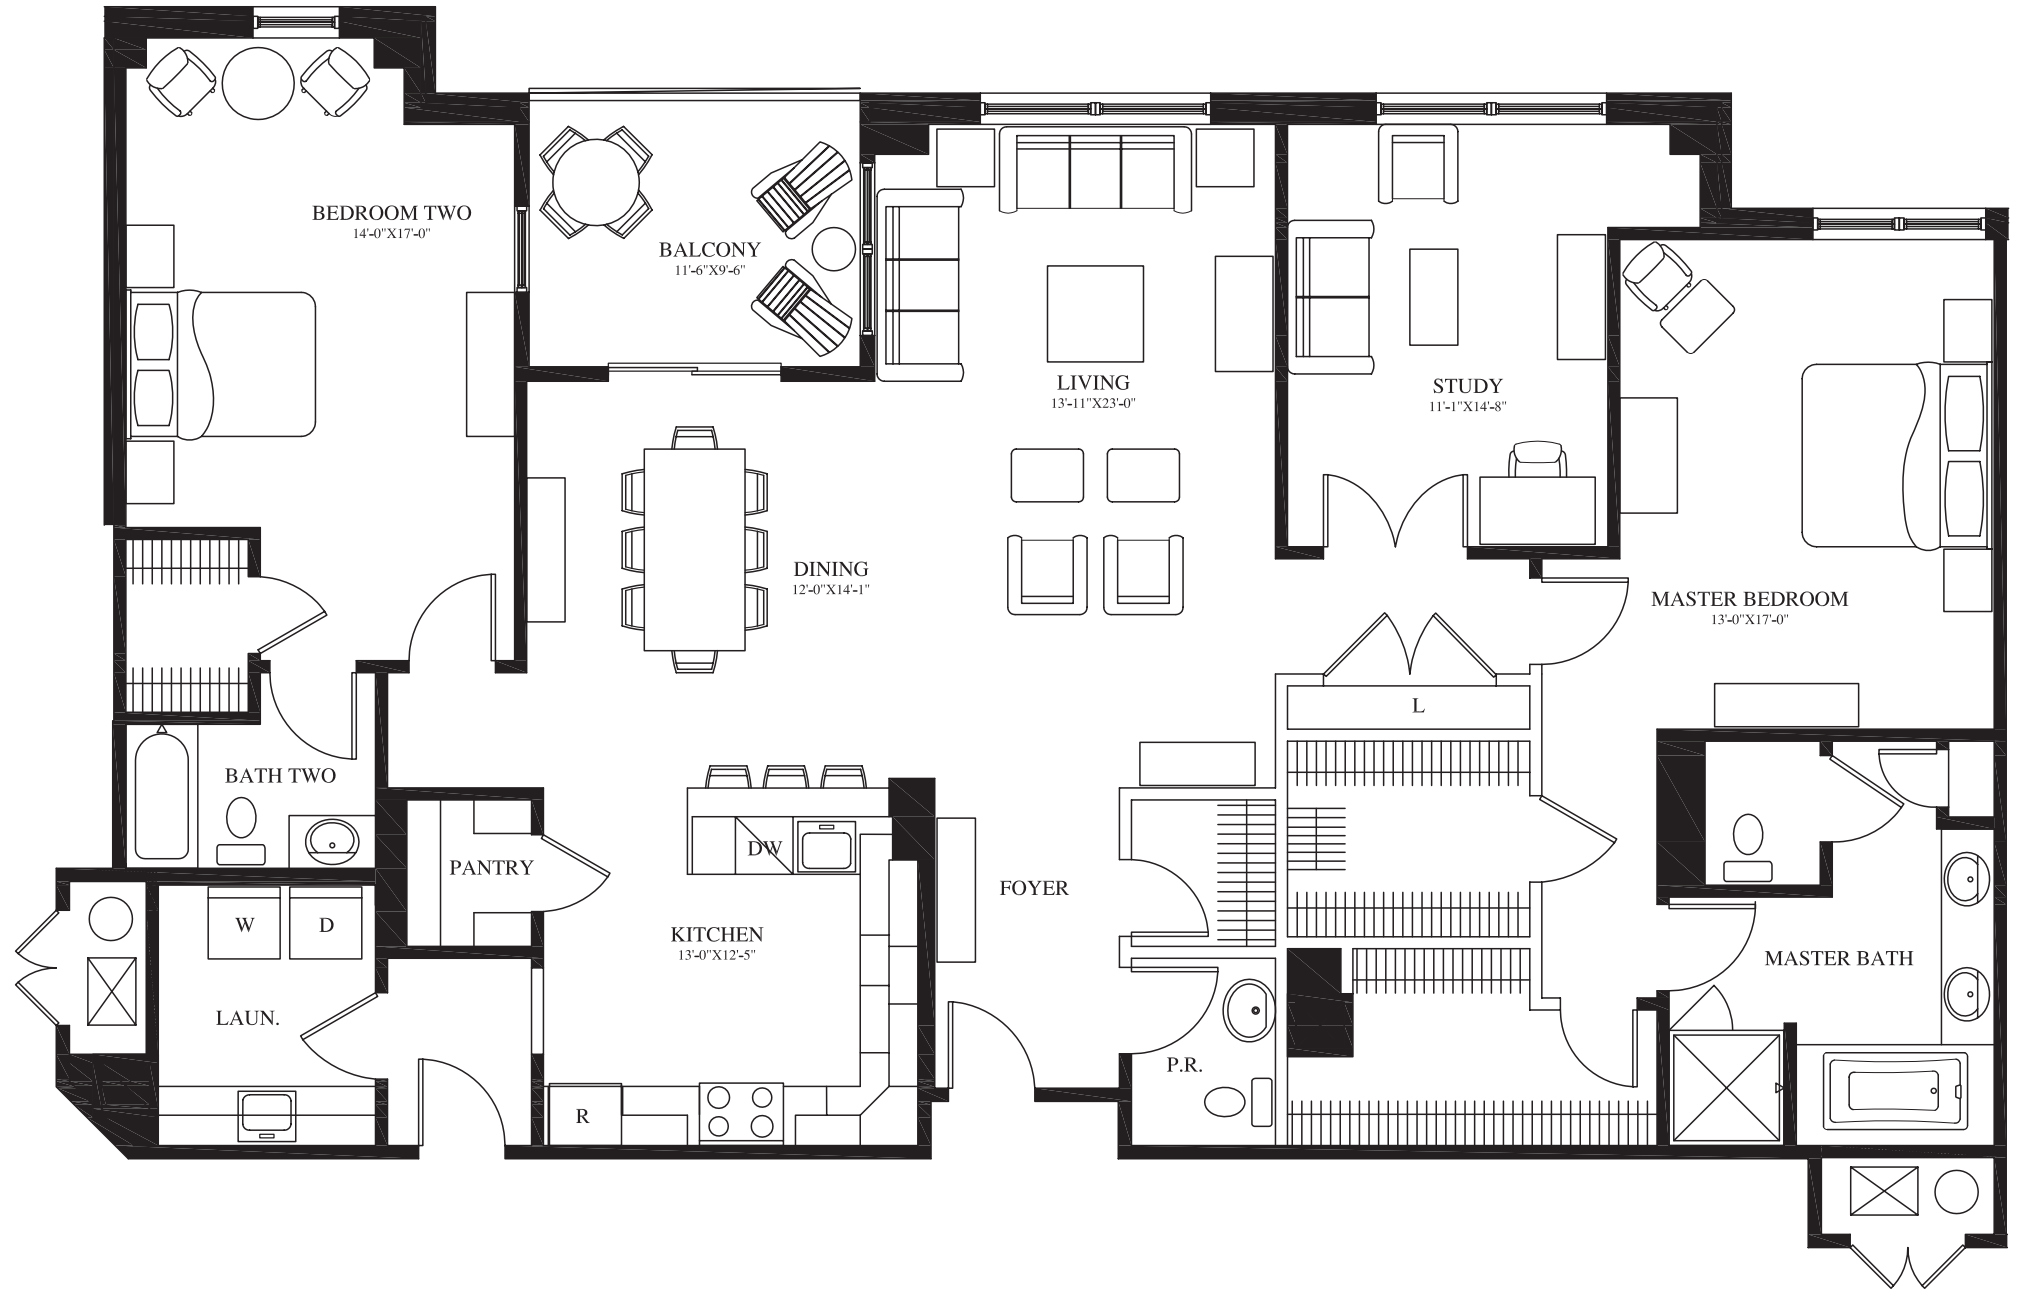

The penthouse level Bryn Mawr is luxurious in every way. Enter via a welcoming foyer with a walk-in coat closet and private powder room. The L-shaped living and dining areas are graciously sized and perfect for entertaining. A pleasant balcony invites outdoor living. The large kitchen offers abundant cabinets, a breakfast bar and a walk-in pantry. The kitchen adjoins a rear entrance and access to a large laundry room. A private den is well-located for work or leisure. The master bedchamber is generous in size and includes two huge walk-in closets and a lavish bath with soaking tub, shower and compartmentalized water closet. A large guest suite is situated for privacy and includes a walk-in closet and full bath.

Bryn Mawr

Two Bedrooms and Den
2342 Square Feet on Penthouse Level Only

Floor plans and furniture layouts are artist's conceptual renderings. Details and dimensions are subject to change and field variation. Furnishings are not included.